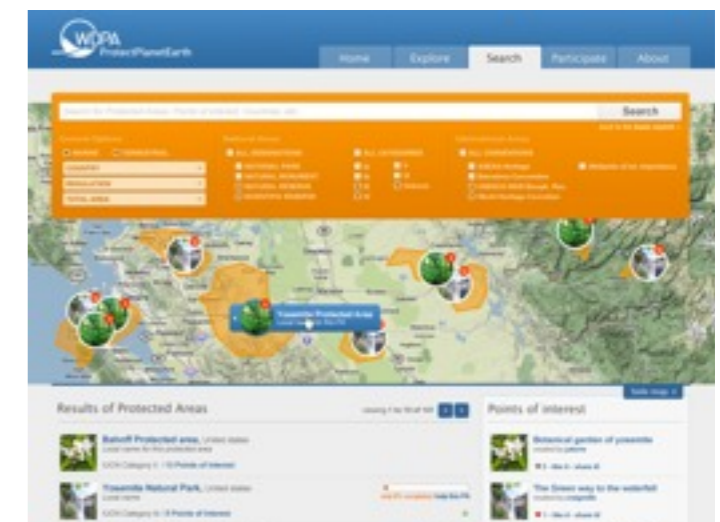

Uluru with shadows

created by jatorre

Uluru fantasy

created by jatorre

LOAD

DOWNLOAD DATA

PENDING TASKS

Get a new download dataset

search based

region based

Search and browse the WDPA through the map

search hortobagy34

page 1 of 0

If you want to download a complete country "country based tab"
 Do you want to download a complete country data? Then go to the "region based"

Current dataset

Great Barrier Reef
Australia

Glovers Reef
Belize

Download

CSV

UN list

Target October 2010 at CBD COP

Where does this lead?