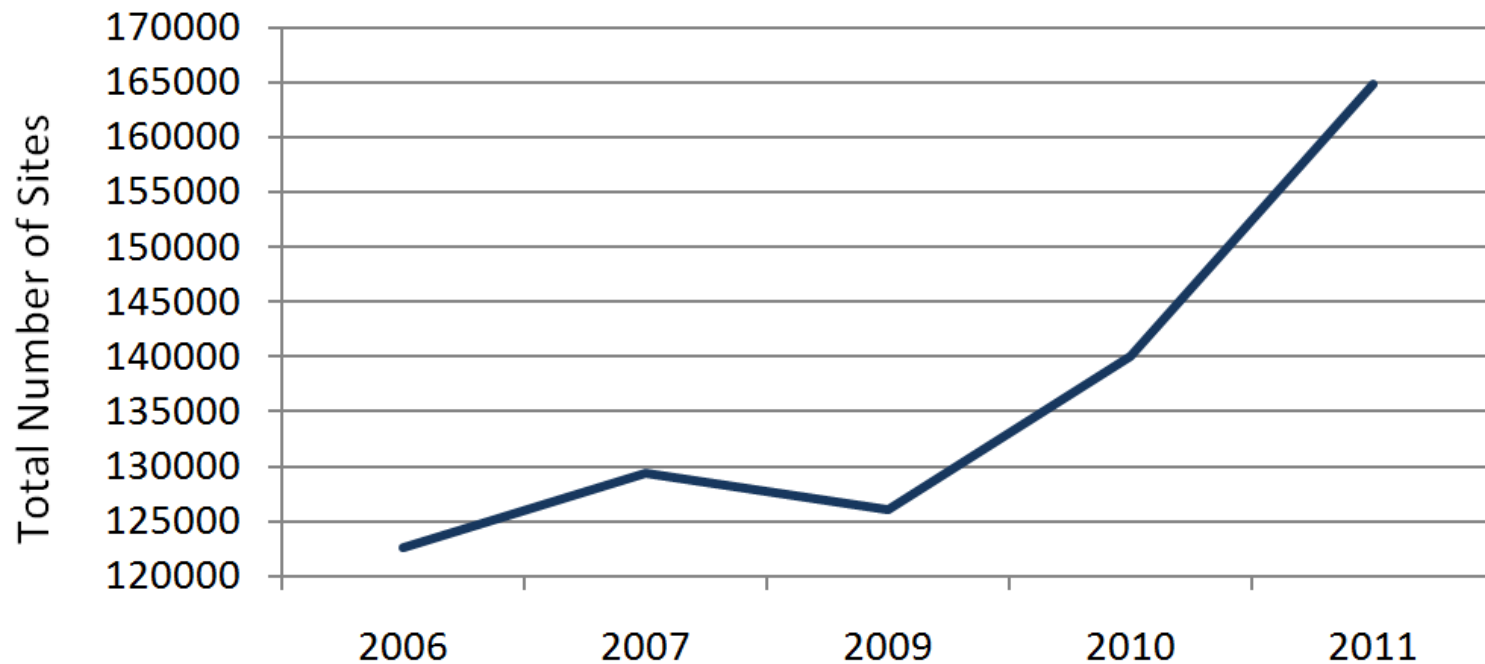

Improvements in WDPA since beginning of Proteus

Number of Protected Areas in WDPA