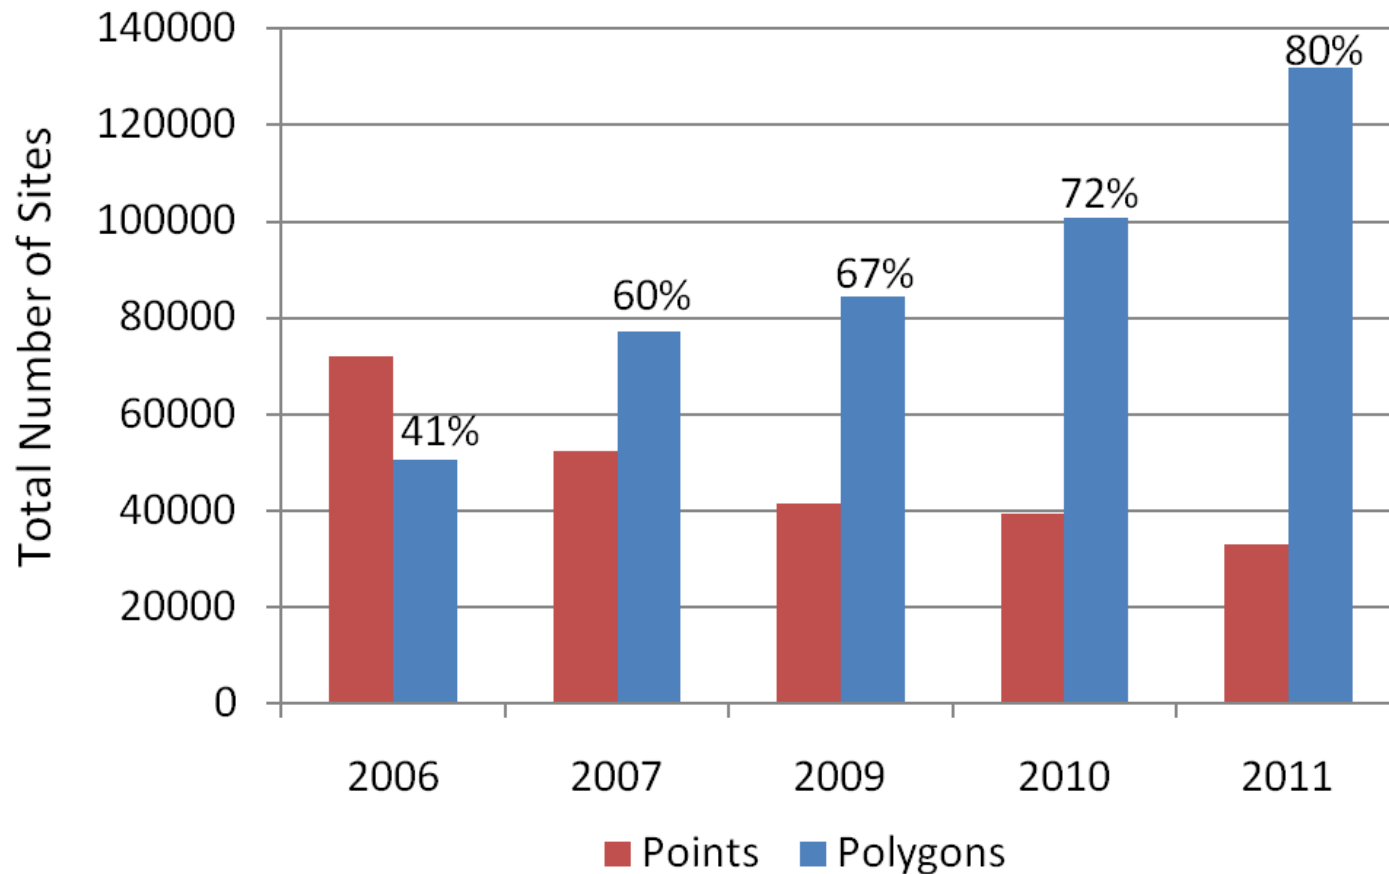

Improvements in WDPA since beginning of Proteus