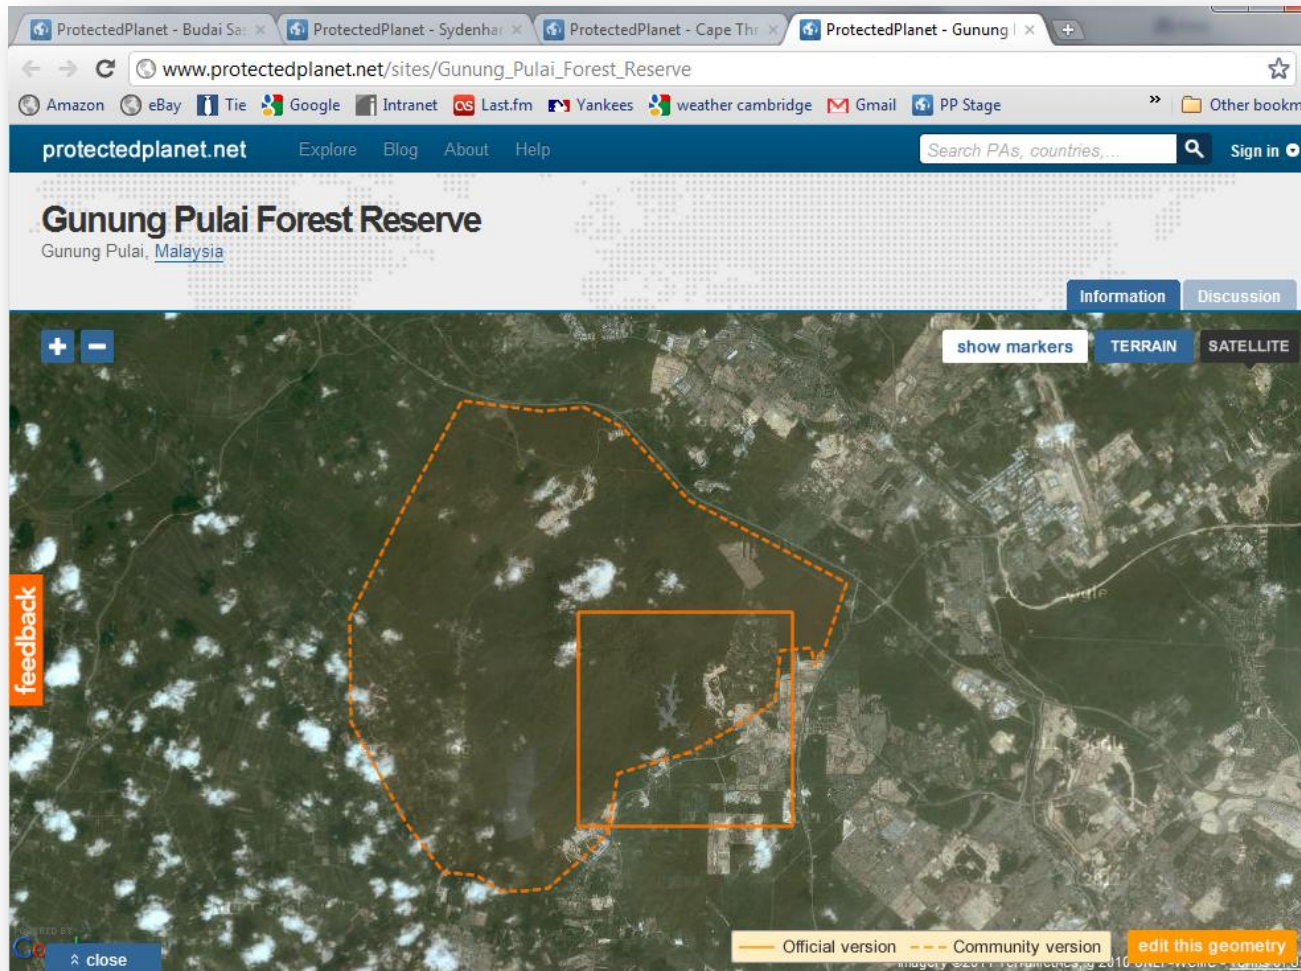

How is Protected Planet helping?