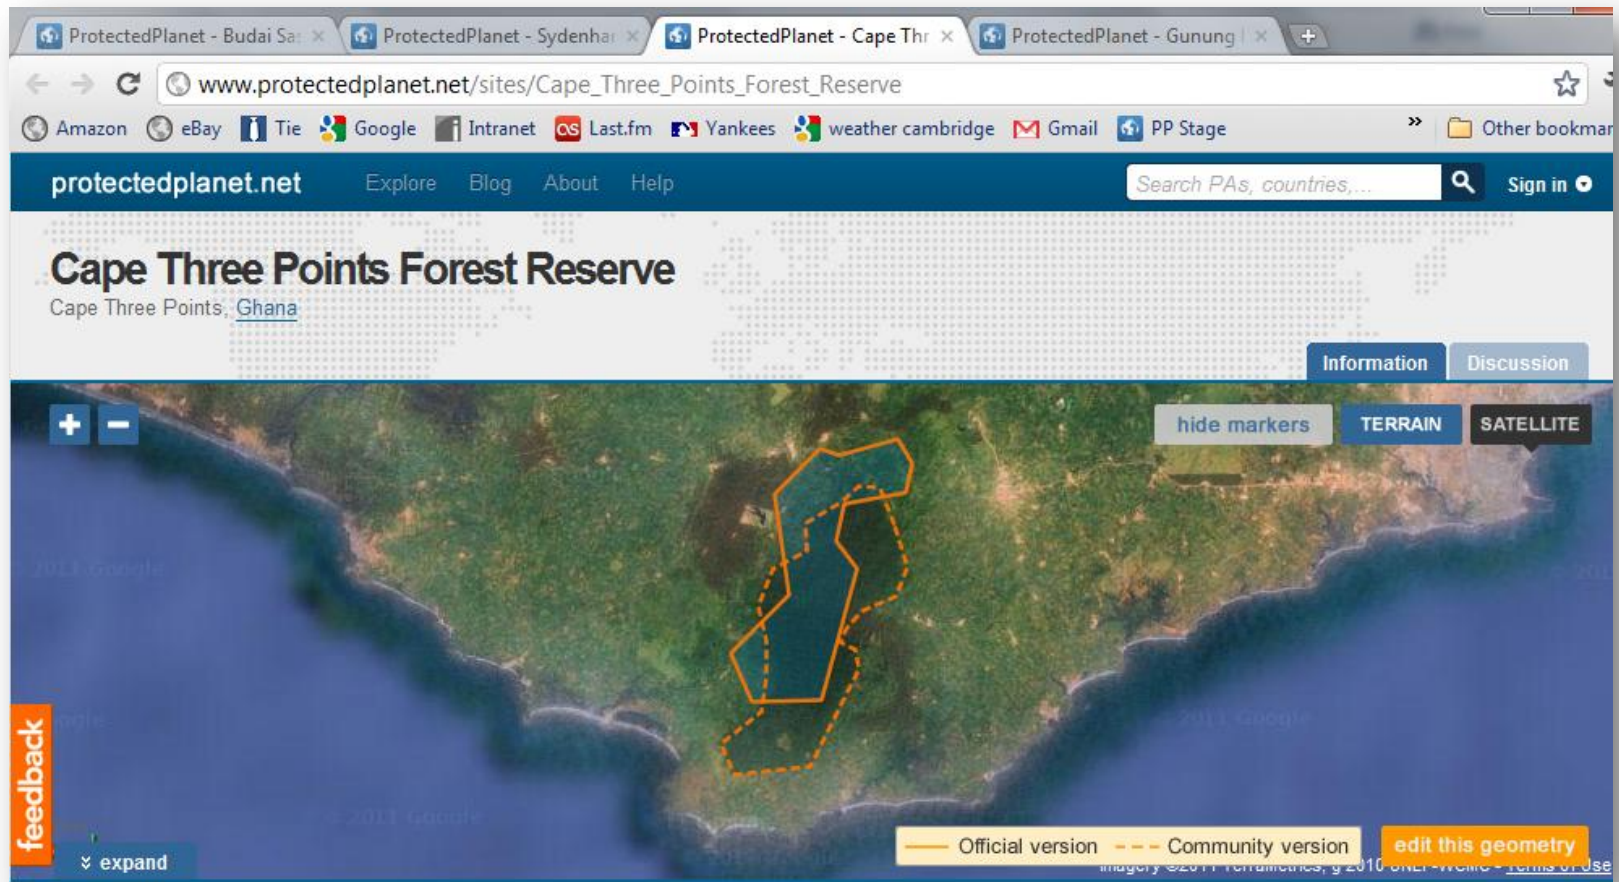

How is Protected Planet helping?